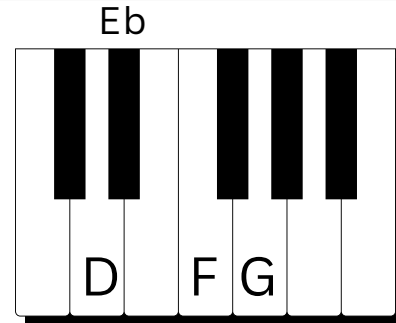

Beethoven's Fifth Symphony

Arranged by Alexa Madison

A musical staff in 4/4 time, treble clef, showing the first four notes of the famous 'fate' motif. The notes are G, G, G, and Eb. The staff is divided into two measures by a bar line. The first measure contains three eighth notes (G, G, G) and a half note (Eb). The second measure contains three eighth notes (F, F, F) and a half note (D). The notes are labeled below the staff: G, G, G, Eb, F, F, F, D.